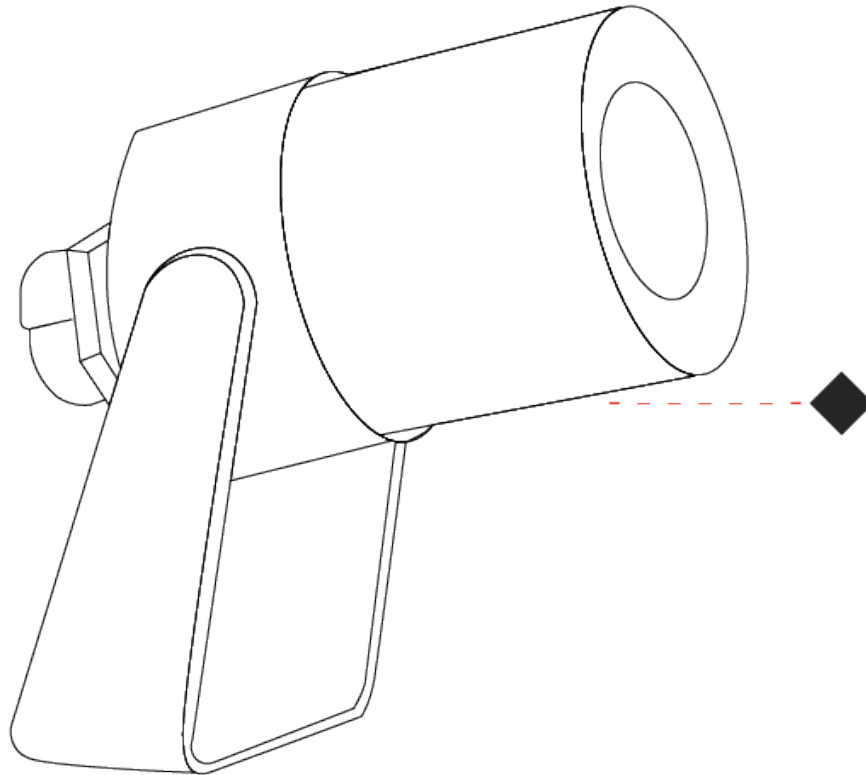

NANO XL SURFACE

E9F235-

PROJECT

TYPE

SPECIFIER

QUANTITY

DATE

E