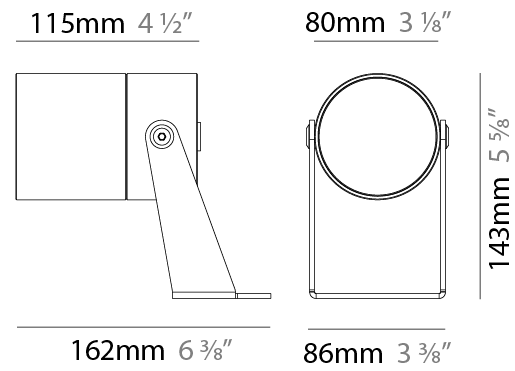

NANO XXL SURFACE

E9F340-

base number	Color	Finish	Lens
	Temperature	Options	Options

1. To build a product code in our configurator select the specify button on the base model # product page
2. To build a manual product code on this datasheet choose from the options listed below in blue font and add the suffix to the base model #

GENERAL

Series: Nano Flood
Subseries: Nano XXL
Brand: Platek
Division: Exterior
Mounting Type: Surface
Mounting Location: Above Ground
Subcategory: Flood

PHYSICAL

Shape: Cylinder
Length (mm): 115
Length (in): 4 1/2"
Width (mm): 80
Width (in): 3 1/8"
Height (mm): 143
Height (in): 5 5/8"
Light Distribution: Adjustable / Direct
Diffuser: Clear tempered glass
Fixture Finish: BLK / WHI / GRY / COR / ANT / BRZ
Fixture Material: Aluminum Die Cast

ELECTRICAL

Lamp Type: LED
Input Wattage (W): 16
Dimming: Non-Dimmable
Driver Included: No
Driver Location: Remote
Driver Type: Constant Voltage- 120 / 277Vac
Driver Class: Class 2
Input Voltage (V): 120 - 277
Constant Voltage (V): 24

LED

Color Temperature (°K): 2700 / 3000 / 4000
Max. Delivered Lumen (lm): 970 / 1010
Nominal Lumen (lm): 1445 / 1503
CRI: >80 CRI
Lamp Life (hrs): 60000

OPTICAL

Optic°: 32 / 50
Beam Angle: 32 / 50

RATINGS AND CERTIFICATIONS

Certified By: Certified for North American Standards
IP rating: IP66
IK Rating: IK08
Bug Rating: B1 U0 G0
Upon Request: Higher Maximum Ambient Temperature